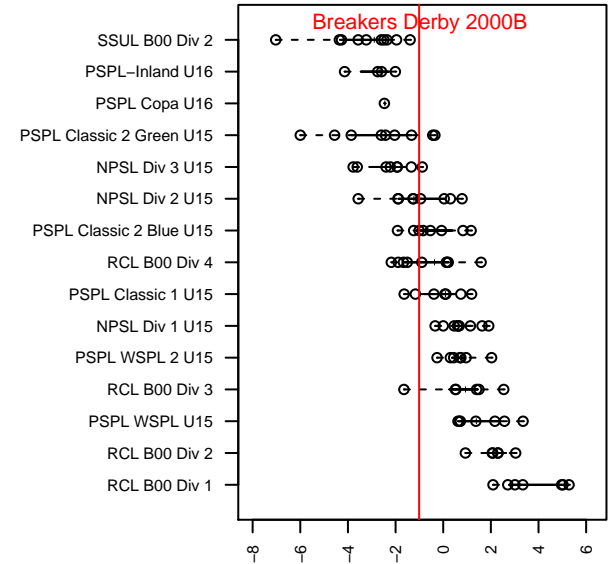

Breakers Derby 2000B

Breakers SC
 Spokane, WA
 B00 total strength=1148
 attack=3.98 defense=2.8
 fall league = PSPL Classic 2 Blue U15
 notes= Derby–Gold 2014; Derby 2015

alt names used:
 IEYSA Breakers B00 Derby

Venues played:
 2014 Spr PSPL–Inland Div 1 U14
 2015 River City Cup U15–16 U16
 2015 Les Schwab NW Cup U16–U18 U18
 2015 PSPL Classic 2 Blue U15

Breakers Derby 2000B
 Dots are actual minus expected GF (blue circles) and GA (red triangles).
 Blue line is smoothed change in attack strength. Red is smoothed change in defense strength.

**attack and defense variance (black dot)
relative to other teams
and top 10 in region**

**attack and defense rating
relative to others at age
and all opponents in last 13 months**

Performance relative to 13 month average