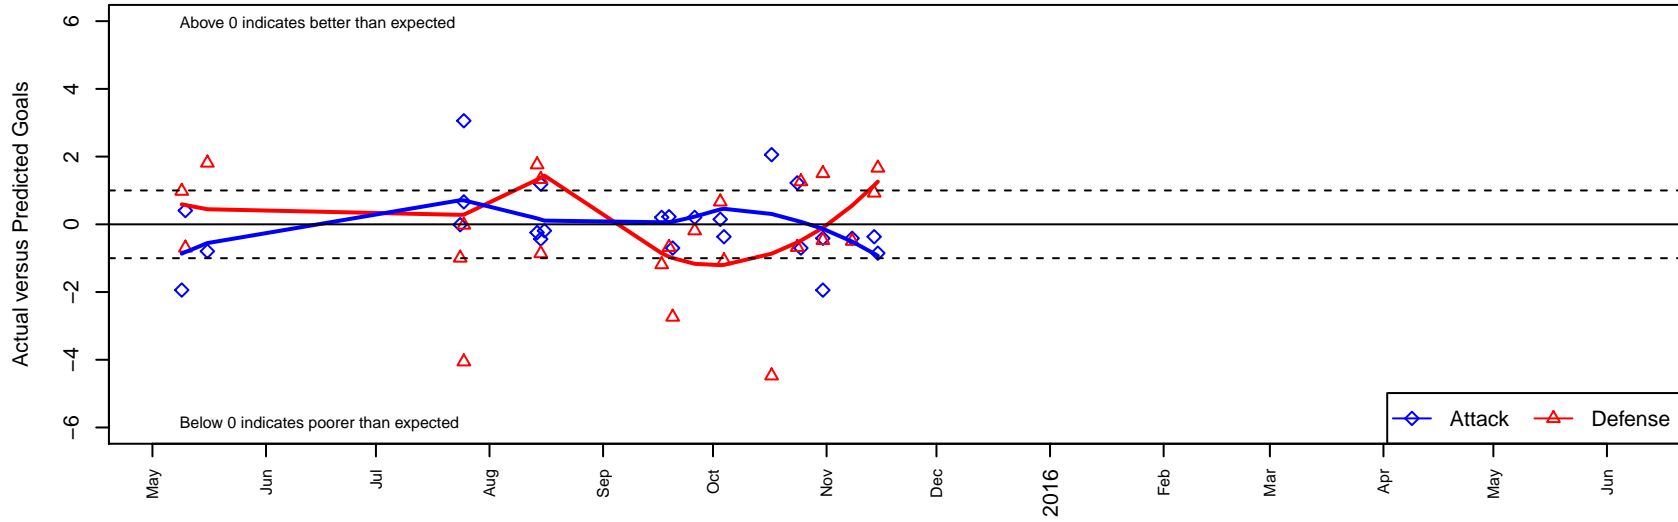

Breakers Derby 2000B

Breakers SC
 Spokane, WA
 B00 total strength=1148
 attack=3.98 defense=2.8
 fall league = PSPL Classic 2 Blue U15
 notes= Derby–Gold 2014; Derby 2015

alt names used:
 IEYSA Breakers B00 Derby

Venues played:
 2014 Spr PSPL–Inland Div 1 U14
 2015 River City Cup U15–16 U16
 2015 Les Schwab NW Cup U16–U18 U18
 2015 PSPL Classic 2 Blue U15

Breakers Derby 2000B
 Dots are actual minus expected GF (blue circles) and GA (red triangles).
 Blue line is smoothed change in attack strength. Red is smoothed change in defense strength.

**attack and defense variance (black dot)
relative to other teams
and top 10 in region**

**attack and defense rating
relative to others at age
and all opponents in last 13 months**

Performance relative to 13 month average