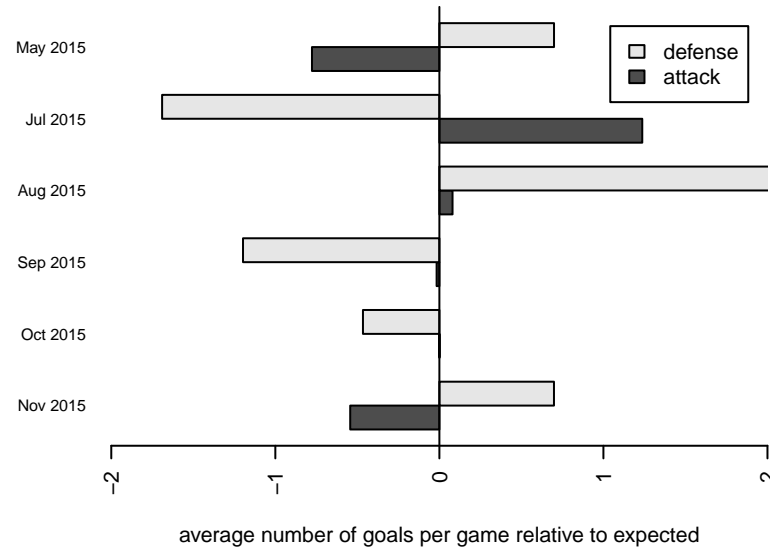

Performance relative to 13 month average